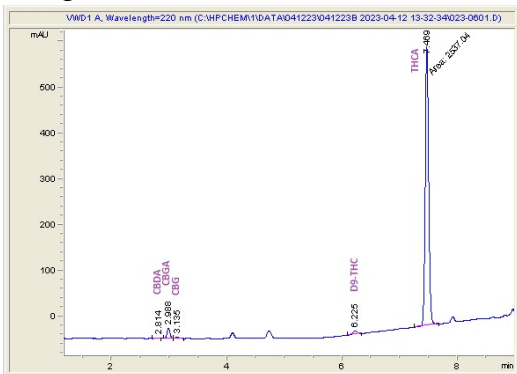

Elevated Trading, LLC
www.ElevatedTrading.com

Sample 614-041123-046

Wedding Cake

Sample Submitted: 04-11-2023; Report Date: 04-12-2023

Wedding Cake THCA Hemp

Plant Material: Flower

Chromatogram

Cannabinoid Profile

Cannabinoid Profile by HPLC

0.20%

Delta-9-THC

0.00%

CBD

24.48%

Total Cannabinoids

Cannabinoid	% wt	mg/g
CBGA	0.78	7.8
CBG	0.15	1.5
Delta-9-THC	0.2	2.0
THCA	23.35	233.5
Total Cannabinoids	24.48	244.8
Calculated CBD Yield	0.00	0.00

Calculated Maximum CBD Yield = CBD + 0.877 * CBDA

Marin Analytics, LLC

250 Bel Marin Keys Blvd, Suite D4
Novato, CA 94949

415-936-6477 / sarabiancalana1@gmail.com

Sara Biancalana
Chief Scientist

This sample has been tested by Marin Analytics, LLC using valid testing methodologies and a quality system. Values reported relate only to the sample tested. Marin Analytics, LLC makes no claims as to the efficacy, safety or other risks associated with any detected or non-detected levels of any compounds reported herein. This Certificate shall not be reproduced except in full, without the written approval of Marin Analytics, LLC. Copyright 2022 Marin Analytics, LLC All Rights Reserved.